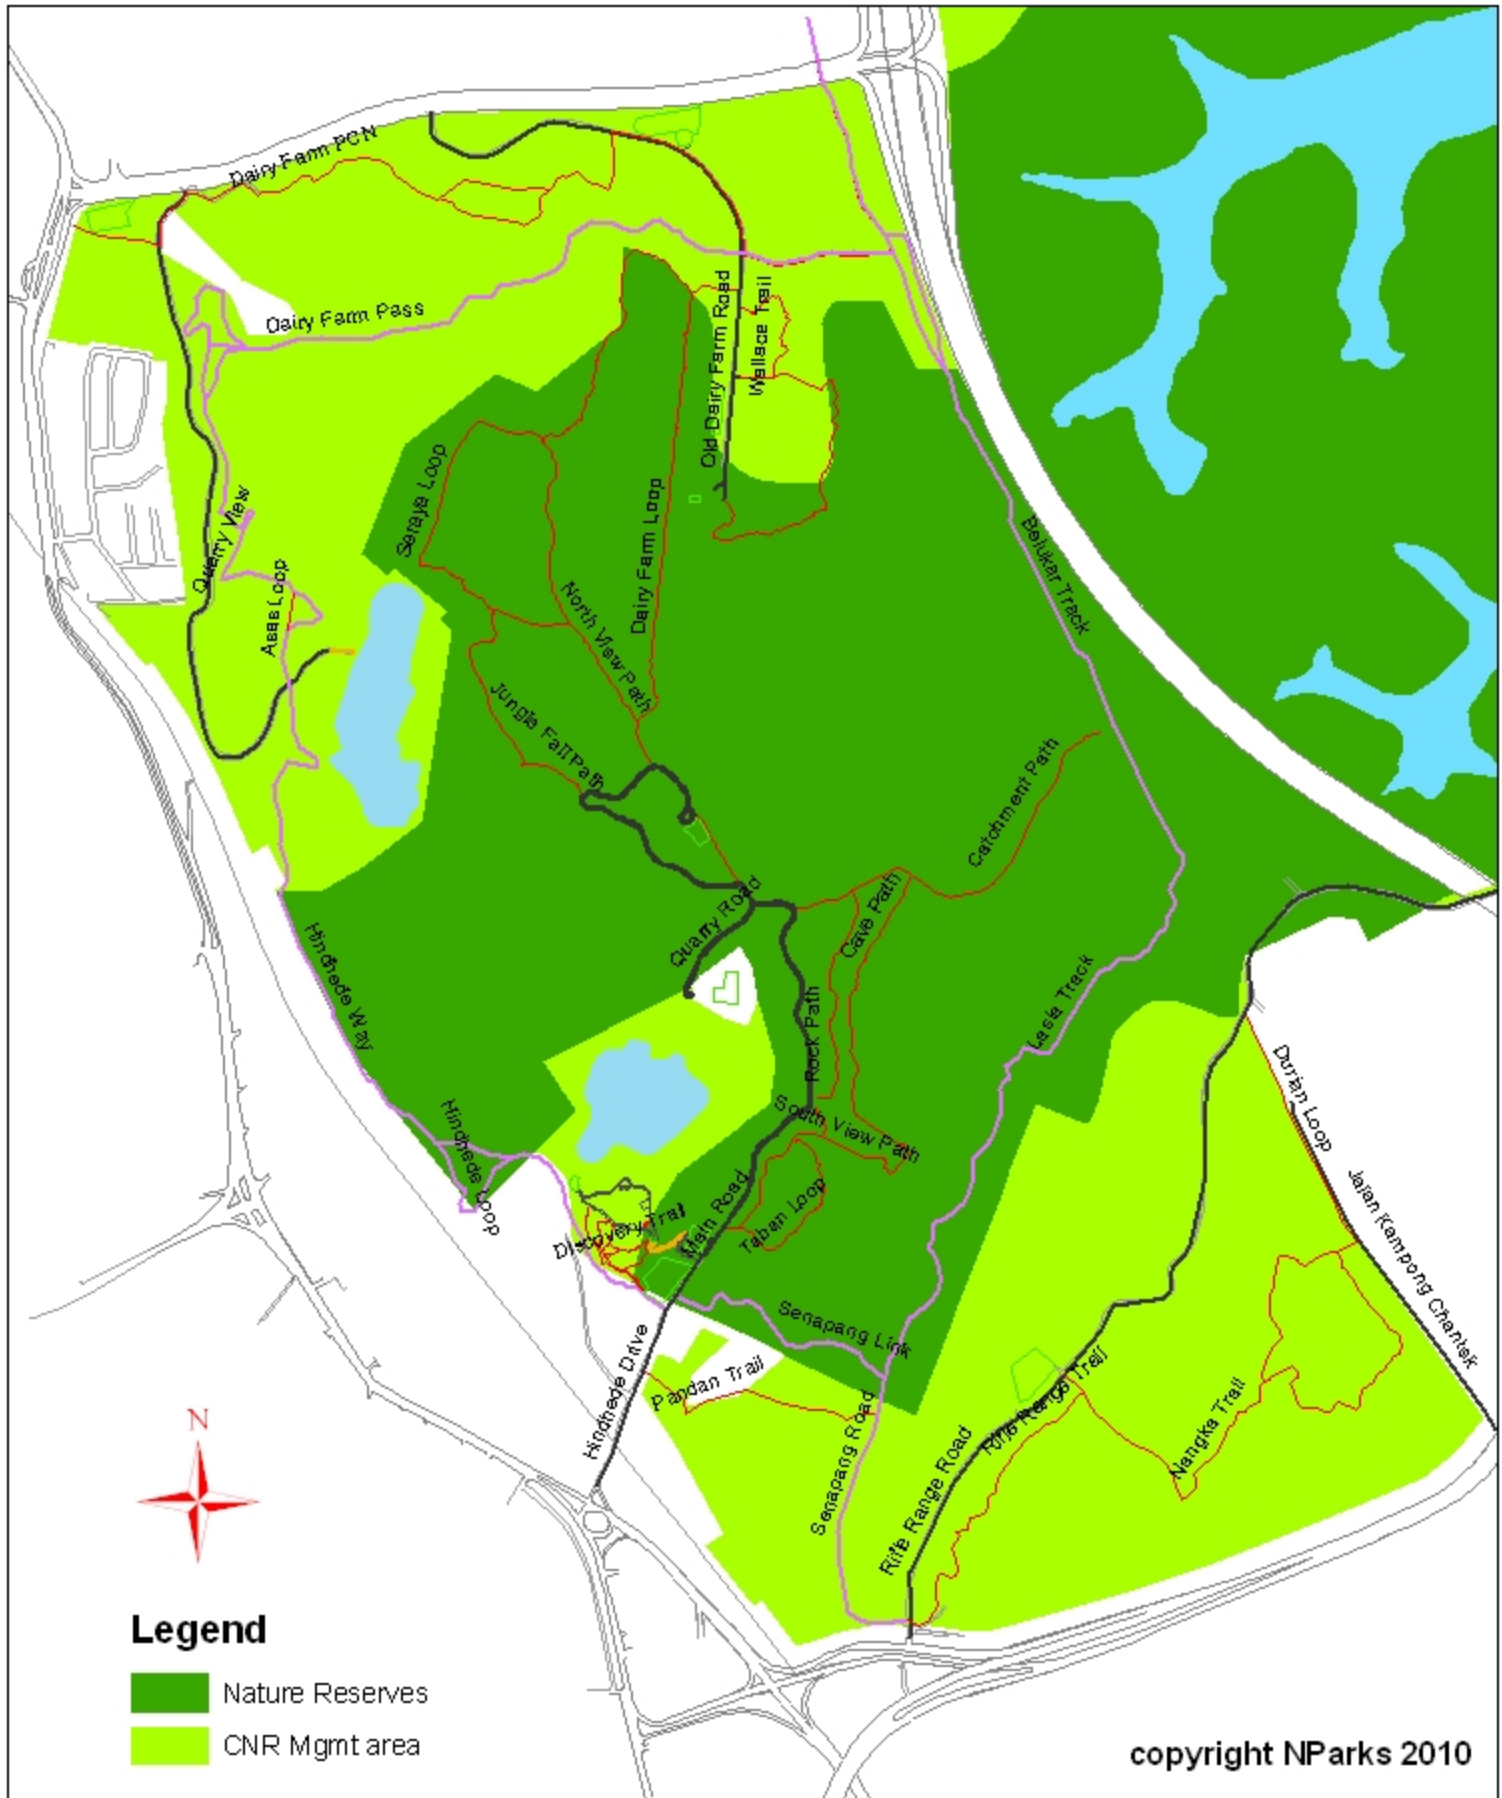

MAP OF BUKIT TIMAH NATURE RESERVE

0 250 500 1,000
Meters